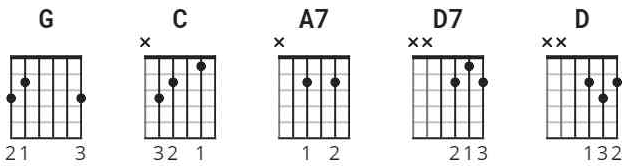

Please Help Me Im Falling chords by Hank Locklin

Difficulty: novice

CHORDS

[Chorus]

G **C** **G**
Please help me, I'm falling in love with

you

G **C G** **A7**
Close the door to temptation, don't let
D7

me walk through

G
Turn away from me darling, I'm begging
C

you to

G **D**
Please help me, I'm falling in love with
G
you

[Verse]

I belong to another who's arms have grown
cold

But I'm promised forever, to have and to
hold

I can never be free dear, But when I'm
with you

I know that I'm losing the will to be
true

[Chorus]

G **C** **G**
Please help me, I'm falling in love with

you

G **C G** **A7**
Close the door to temptation, don't let
D7

me walk through

G
Turn away from me darling, I'm begging
C

you to

G **D**
Please help me, I'm falling in love with
G
you